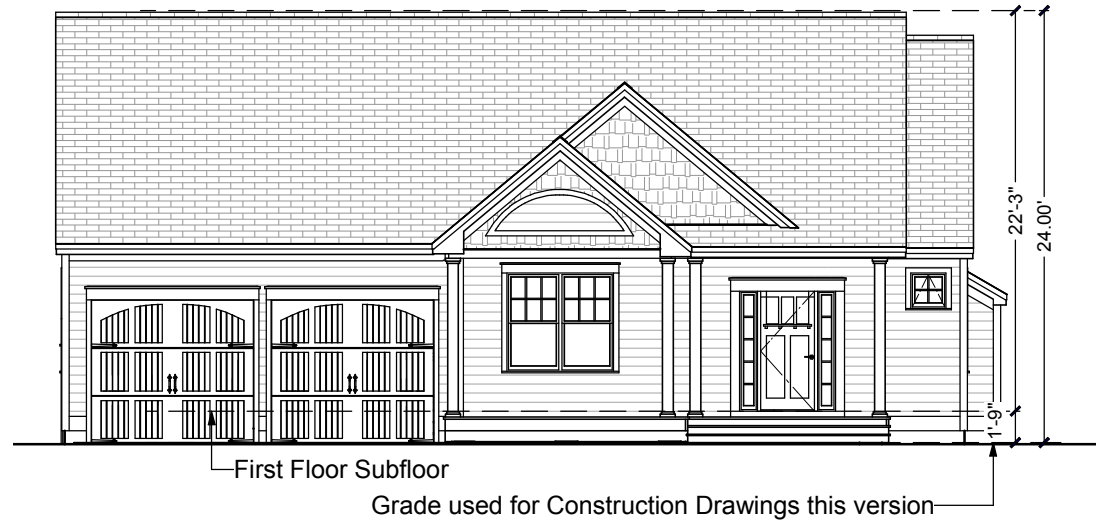

Foundation Plan
Scale: 1/8" = 1'-0"

5/8/2017

Raspberry Crisp

565.144.v34 KR

© 2013-2017 Art Form Architecture, Inc., all rights reserved .
You may not build this design without purchasing a license,
even if you make changes. This design may have geographic
restrictions.

603-431-9559

Front Elevation
Scale: 1/8" = 1'-0"

5/8/2017

Raspberry Crisp

565.144.v34 KR

© 2013-2017 Art Form Architecture, Inc., all rights reserved .
You may not build this design without purchasing a license,
even if you make changes. This design may have geographic
restrictions.