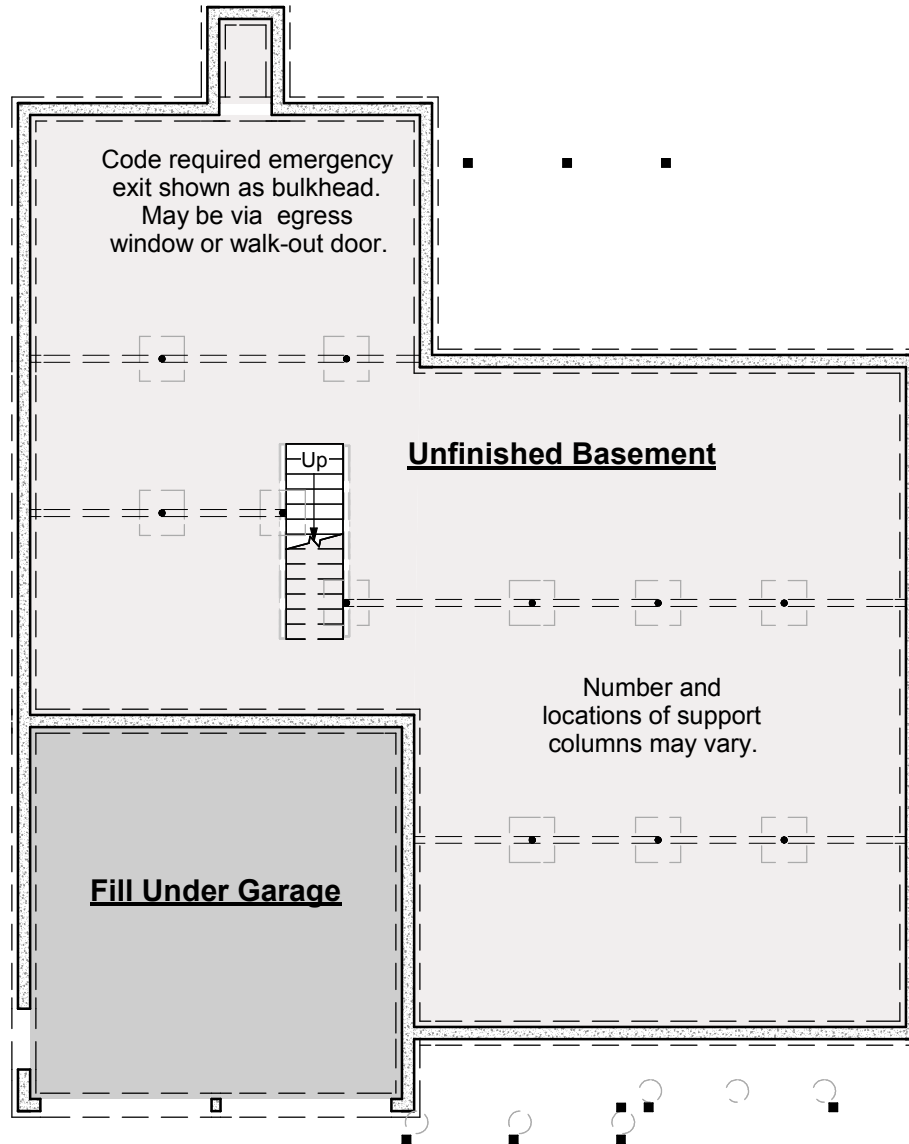

Living Area this Floor: 1854 sq ft
9'-0" Ceiling Height (unless noted otherwise)

First Floor Plan
 Scale: 1/8" = 1'-0"

Raspberry Crisp

565.144.v34 KR

© 2013-2017 Art Form Architecture, Inc., all rights reserved .
You may not build this design without purchasing a license,
even if you make changes. This design may have geographic
restrictions.