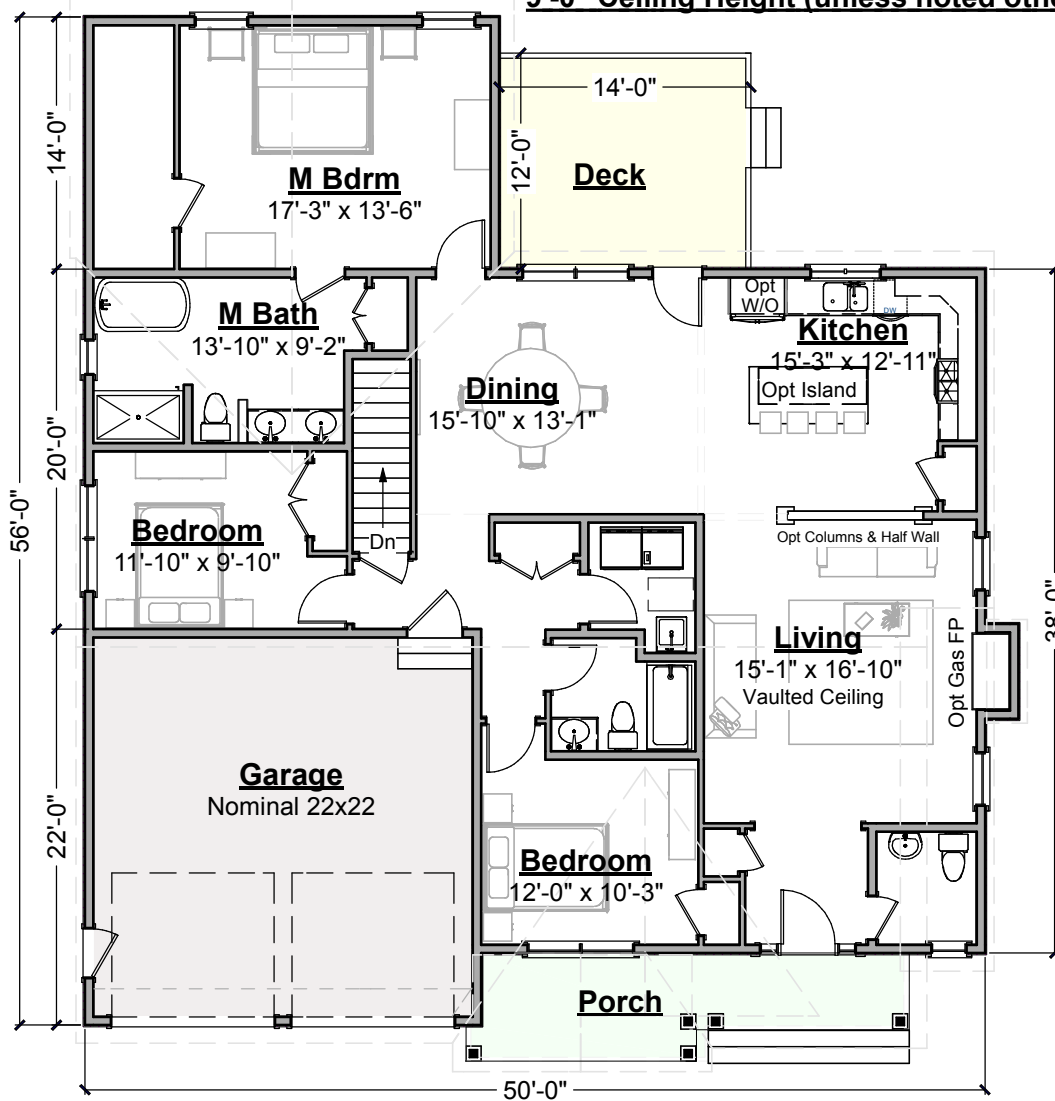

Some items shown are optional and/or may vary. Builder's written specifications always govern.

1. Gas fireplace and it's surround or mantel
2. Kitchen - island, cabinet style & trim, countertop material, etc.
3. Door styles and trim
4. Window grilles and trim, window treatments
5. Stair balusters or low walls at stairs
6. Lighting
7. Material selections (flooring, siding, roofing, paint colors, etc.)
8. Other furnishings
9. Landscaping, paving and walkways
10. Gutters, shutters and other exterior trim components
11. Deck size, railing style, stair location, etc.
12. Amount of exposed basement and/or wood framed walls at basement.

Living Area this Floor: 1854 sq ft
9'-0" Ceiling Height (unless noted otherwise)

First Floor Plan
 Scale: 1/8" = 1'-0"

Raspberry Crisp

565.144.v34 KR

© 2013-2017 Art Form Architecture, Inc., all rights reserved .
You may not build this design without purchasing a license,
even if you make changes. This design may have geographic
restrictions.